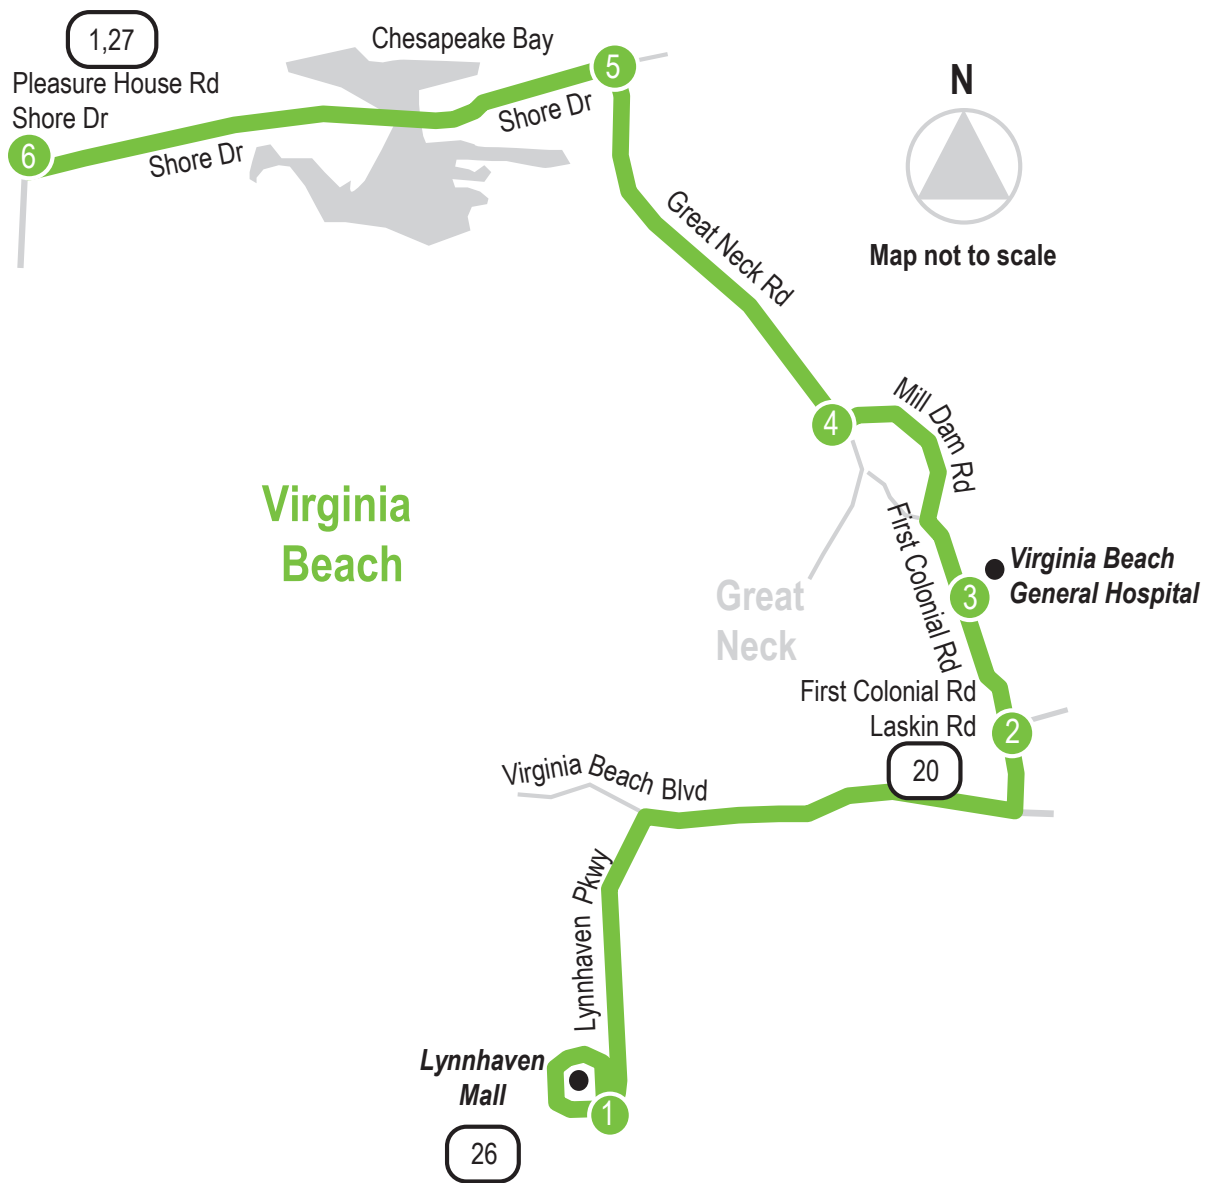

ROUTE 29 Pleasure House Road / Lynnhaven Pkwy

Revised January 22, 2012

LEGEND

- Daily Route
- Streets
- 1 Time Point
- 1 Connecting Bus Routes

Little Creek Amphibious Base

PM times in bold

WEEKDAY & SATURDAY: From Lynnhaven Mall, Hilltop, Virginia Beach General Hospital & Pleasure House Road

1 Lynnhaven Mall	2 Laskin Rd First Colonial Rd	3 Virginia Beach General Hospital	4 Great Neck Rd Mill Dam Rd	5 Shore Dr Great Neck Rd	6 Pleasure House Rd Shore Dr
7:07	7:24	7:28	7:31	7:38	7:45
8:01	8:19	8:23	8:26	8:33	8:46
9:02	9:21	9:25	9:28	9:36	9:45
10:02	10:21	10:25	10:28	10:36	10:45
11:02	11:21	11:25	11:28	11:36	11:45
12:02	12:21	12:25	12:28	12:36	12:45
1:02	1:21	1:25	1:28	1:36	1:45
2:01	2:21	2:25	2:28	2:36	2:45
2:55	3:17	3:22	3:25	3:34	3:45
3:54	4:17	4:22	4:25	4:34	4:45
4:54	5:17	5:22	5:25	5:34	5:45
6:06	6:24	6:28	6:31	6:38	6:45

WEEKDAY & SATURDAY: From Pleasure House Road to Virginia Beach General Hospital, Hilltop, Lynnhaven Mall

6 Pleasure House Rd Shore Dr	5 Shore Dr Great Neck Rd	4 Great Neck Rd Mill Dam Rd	3 Virginia Beach General Hospital	2 Laskin Rd First Colonial Rd	1 Lynnhaven Mall
6:48	6:56	7:01	7:06	7:14	7:30
7:48	7:56	8:01	8:06	8:15	8:34
8:48	8:58	9:04	9:09	9:18	9:37
9:48	9:58	10:04	10:09	10:18	10:37
10:48	10:58	11:04	11:09	11:19	11:40
11:48	11:58	12:04	12:09	12:19	12:40
12:48	12:58	1:04	1:09	1:19	1:40
1:48	1:58	2:05	2:10	2:20	2:41
2:48	2:58	3:05	3:10	3:21	3:42
3:48	3:58	4:05	4:10	4:21	4:42
4:48	4:58	5:05	5:10	5:21	5:42
5:48	5:58	6:04	6:09	6:19	6:35