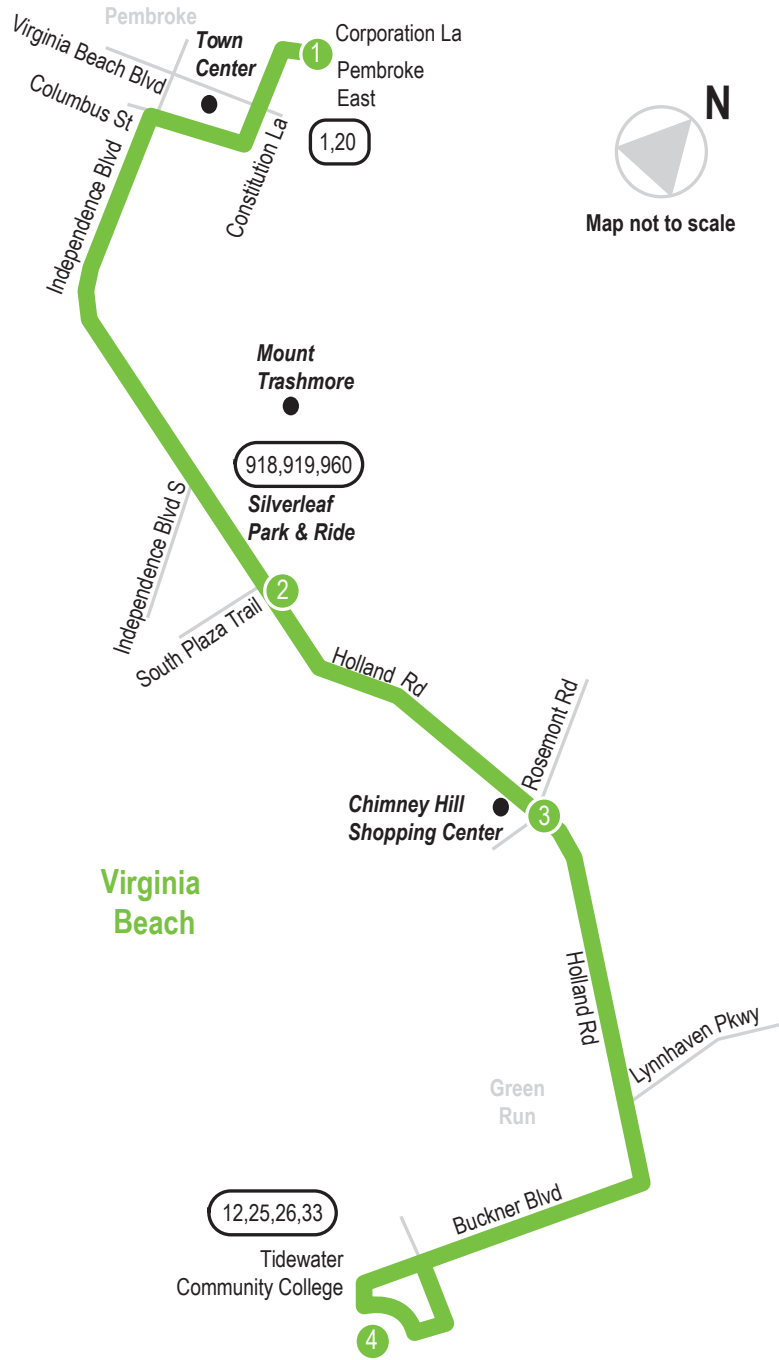

# ROUTE 36 Pembroke East / TCC Virginia Beach

Effective January 22, 2012

**LEGEND**

- Weekday & Saturday
- Streets
- Time Point
- Connecting Bus Routes

PM times in bold

**WEEKDAY:** From Pembroke East to TCC, Virginia Beach Campus | **WEEKDAY:** From TCC, Virginia Beach Campus to Pembroke East

1 Pembroke East	2 Holland Rd South Plaza Trail	3 Holland Rd Rosemont Rd	4 Tidewater Community College	4 Tidewater Community College	3 Holland Rd Rosemont Rd	2 Holland Rd South Plaza Trail	1 Pembroke East
6:10	6:27	6:31	6:45	5:48	5:57	6:01	6:14
7:10	7:27	7:31	7:45	6:48	6:59	7:03	7:16
8:10	8:27	8:31	8:45	7:48	7:59	8:03	8:16
9:11	9:26	9:30	9:45	8:48	8:59	9:04	9:16
10:11	10:26	10:30	10:45	9:48	9:57	10:02	10:14
11:11	11:26	11:30	11:45	10:48	10:57	11:02	11:14
<b>12:09</b>	<b>12:25</b>	<b>12:29</b>	<b>12:45</b>	11:48	11:57	<b>12:02</b>	<b>12:14</b>
1:09	1:25	1:29	1:45	<b>12:48</b>	<b>12:57</b>	1:02	1:14
2:09	2:25	2:29	2:45	1:48	1:57	2:02	2:14
3:08	3:24	3:29	3:45	2:48	2:57	3:02	3:15
4:08	4:24	4:29	4:45	3:48	4:00	4:05	4:18
5:08	5:24	5:29	5:45	4:48	5:00	5:05	5:18
6:09	6:24	6:29	6:45	5:48	6:00	6:04	6:16
7:09	7:24	7:29	7:45	6:48	6:59	7:03	7:15
8:22	8:37	8:42	8:58	7:48	7:59	8:03	8:15
9:34	9:49	9:54	10:10	9:00	9:11	9:15	9:27
				10:12	10:23	10:27	10:39