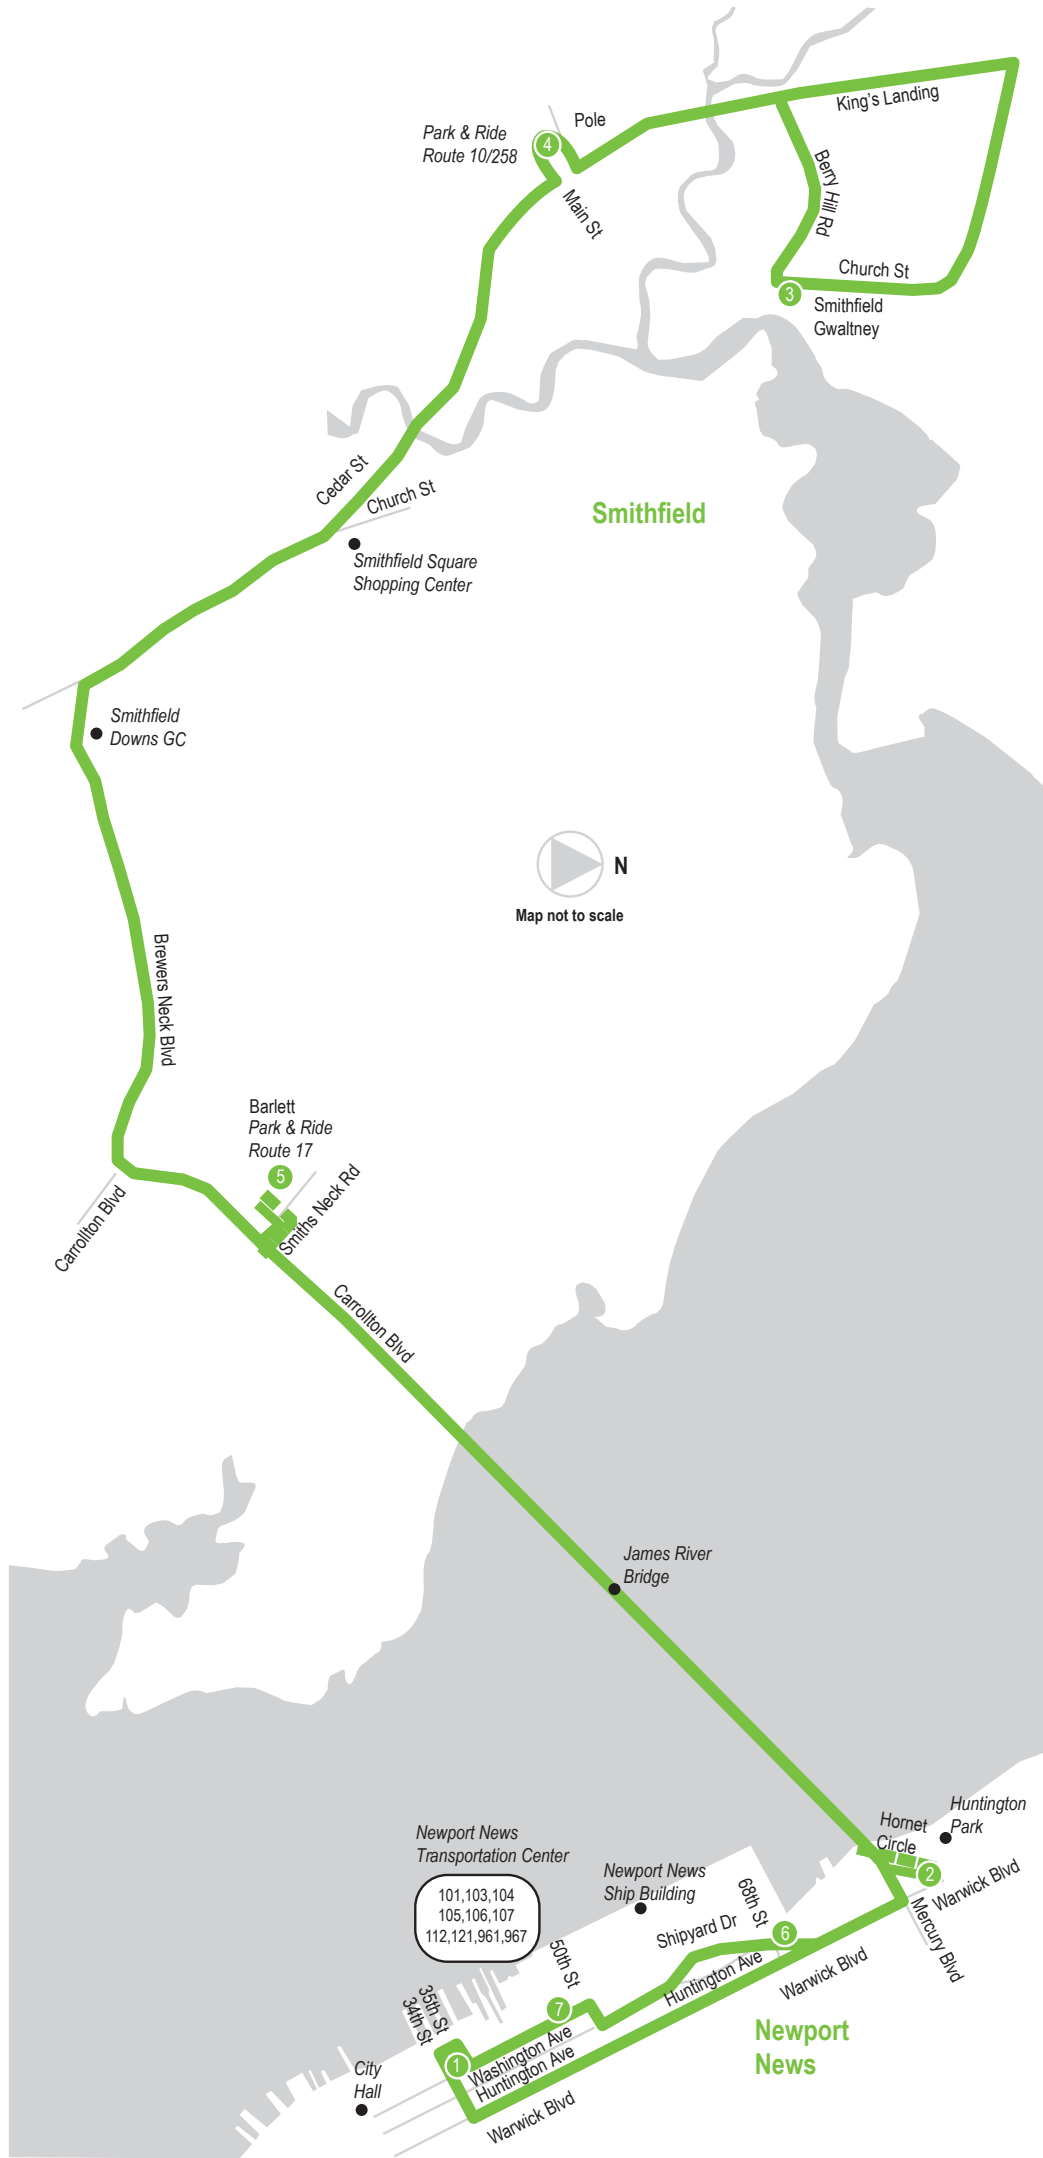

# ROUTE 64 Newport News / Smithfield

Revised January 22, 2012

**LEGEND**

- Daily Route
- Streets
- 1 Time Point
- 1 Connecting Bus Routes

PM times in bold

## A.M. SERVICE

<b>1</b>	<b>2</b>	<b>3</b>	<b>4</b>	<b>5</b>	<b>2</b>	<b>6</b>	<b>7</b>	<b>1</b>
Newport News Transportation Center	Huntington Park Park & Ride	Smithfield Gwattney	Park & Ride Route 10/258	Park & Ride Route 17 Bartlett	Huntington Park Park & Ride	North Gate Grumman	49th & Washington Ave	Newport News Transportation Center
4:40 6:20	4:50 6:30	5:16 6:56	5:35 7:15	5:51 7:31	6:00 7:40	6:04 7:44	6:07 7:47	6:12 7:52

## P.M. SERVICE

<b>1</b>	<b>7</b>	<b>6</b>	<b>2</b>	<b>5</b>	<b>4</b>	<b>3</b>	<b>2</b>	<b>1</b>
Newport News Transportation Center	49th & Washington Ave	North Gate Grumman	Huntington Park Park & Ride	Park & Ride Route 17 Bartlett	Park & Ride Route 10/258	Smithfield Gwattney	Huntington Park Park & Ride	Newport News Transportation Center
2:00 3:35	2:04 3:39	2:12 3:47	2:17 3:52	2:30 4:05	2:58 4:33	3:05 4:40	3:35 5:10	3:43 5:18