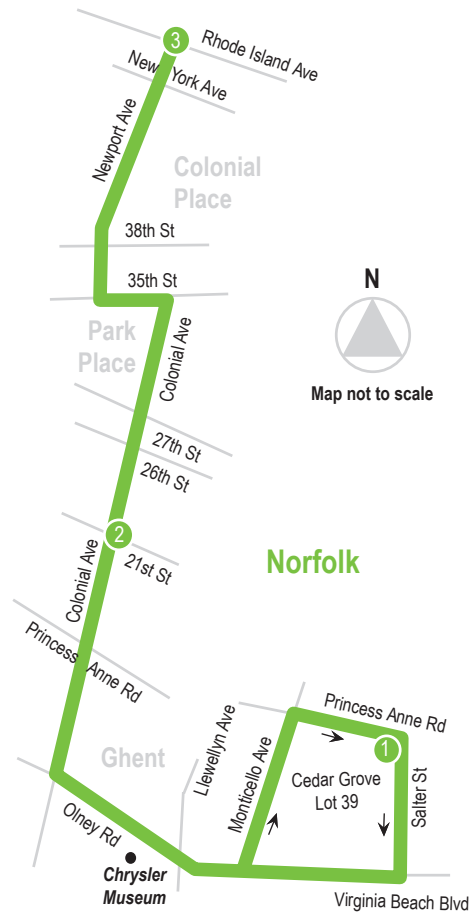

ROUTE 11 Cedar Grove / Colonial Place

Effective January 22, 2012

LEGEND

- Daily Route
- Streets
- Time Point
- Connecting Bus Routes

PM times in bold

WEEKDAY:

From Cedar Grove to Rhode Island Ave

WEEKDAY:

From Rhode Island Ave to Cedar Grove

1 Cedar Grove	2 Colonial Ave 21st St	3 Newport Ave Rhode Island Ave	3 Newport Ave Rhode Island Ave	2 Colonial Ave 21st St	1 Cedar Grove
6:44	6:53	7:02	6:05	6:13	6:22
7:42	7:53	8:03	7:05	7:15	7:25
8:42	8:53	9:03	8:05	8:15	8:25
9:42	9:51	10:01	9:05	9:14	9:24
10:42	10:51	11:01	10:05	10:14	10:24
11:42	11:51	12:01	11:04	11:13	11:23
12:42	12:51	1:01	12:04	12:13	12:23
1:42	1:51	2:01	1:05	1:14	1:24
2:42	2:53	3:04	2:04	2:13	2:23
3:42	3:53	4:04	3:06	3:16	3:26
4:42	4:53	5:04	4:06	4:16	4:26
5:42	5:53	6:04	5:06	5:16	5:26
			6:06	6:16	6:26

SATURDAY:

From Cedar Grove to Rhode Island Ave

SATURDAY:

From Rhode Island Ave to Cedar Grove

1 Cedar Grove	2 Colonial Ave 21st St	3 Newport Ave Rhode Island Ave	3 Newport Ave Rhode Island Ave	2 Colonial Ave 21st St	1 Cedar Grove
6:44	6:53	7:02	6:05	6:13	6:22
7:44	7:53	8:02	7:05	7:15	7:25
8:42	8:53	9:03	8:05	8:15	8:25
9:42	9:51	10:01	9:05	9:15	9:25
10:42	10:51	11:01	10:05	10:14	10:24
11:42	11:51	12:01	11:04	11:13	11:23
12:42	12:51	1:01	12:04	12:13	12:23
1:42	1:51	2:01	1:04	1:13	1:23
2:42	2:51	3:01	2:05	2:14	2:24
3:42	3:53	4:04	3:04	3:13	3:23
4:42	4:53	5:04	4:06	4:16	4:26
5:42	5:53	6:04	5:06	5:16	5:26
			6:06	6:16	6:26

SUNDAY:

From Cedar Grove to Rhode Island Ave

SUNDAY:

From Rhode Island Ave to Cedar Grove

1 Cedar Grove	2 Colonial Ave 21st St	3 Newport Ave Rhode Island Ave	3 Newport Ave Rhode Island Ave	2 Colonial Ave 21st St	1 Cedar Grove
9:18	9:27	9:37	8:41	8:51	9:01
10:18	10:27	10:37	9:41	9:50	10:00
11:18	11:27	11:37	10:41	10:50	11:00
12:18	12:27	12:37	11:41	11:50	12:00
1:18	1:27	1:37	12:41	12:50	1:00
2:18	2:27	2:38	1:41	1:50	2:00
3:18	3:29	3:40	2:41	2:50	3:00
4:18	4:29	4:40	3:43	3:53	4:03
5:18	5:29	5:40	4:43	4:53	5:03