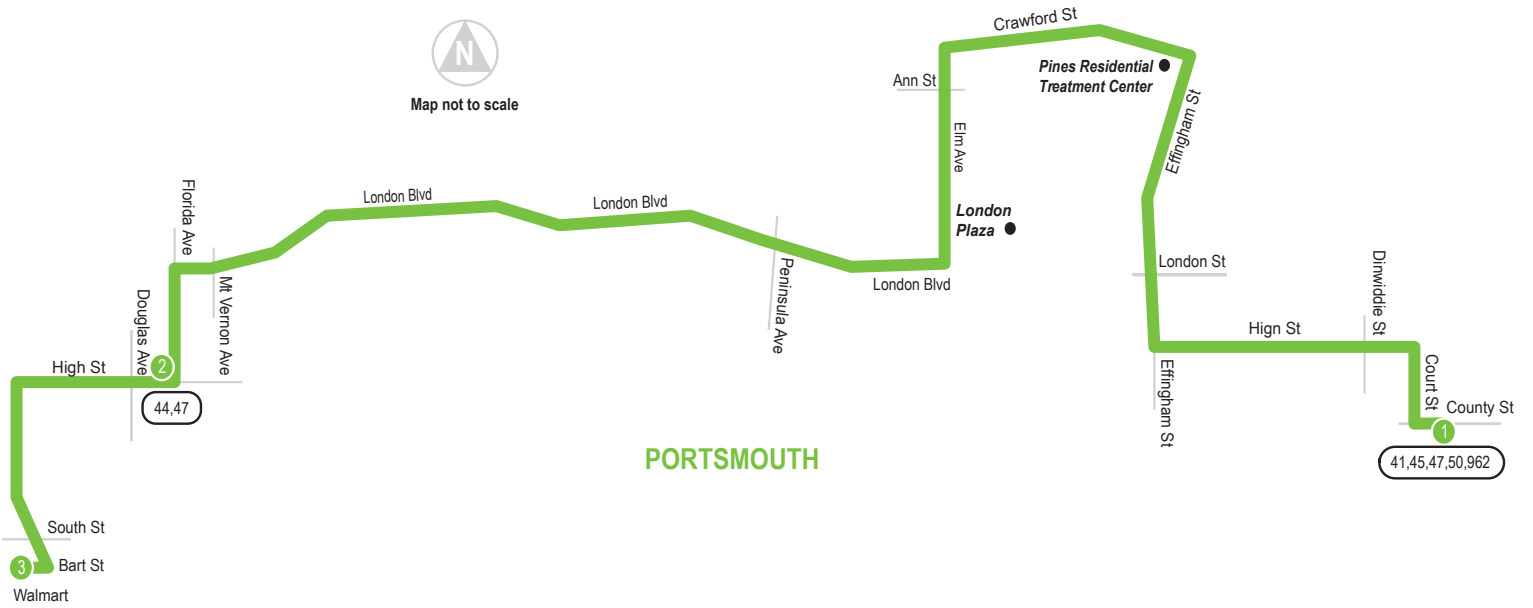

ROUTE 43 County Street / Bart Street

Summer 2011

LEGEND

- Daily Route
- Streets
- Time Point
- Connecting Bus Routes

PM times in bold

MONDAY - FRIDAY:

From County Street to Court St to Bart Street to Frederick Blvd

MONDAY - FRIDAY:

From Bart Street to Frederick Blvd to County Street to Court St

1 County St Court St	2 Florida Ave High St	3 Bart St Frederick Blvd	3 Bart St Frederick Blvd	2 Florida Ave High St	1 County St Court St
7:03	7:18	7:23	6:36	6:43	6:57
8:03	8:18	8:23	7:36	7:43	7:57
9:03	9:18	9:23	8:36	8:43	8:57
10:03	10:18	10:23	9:38	9:47	9:59
11:03	11:18	11:23	10:38	10:47	10:59
12:03	12:18	12:23	11:38	11:47	11:59
1:03	1:18	1:23	12:38	12:47	12:59
2:03	2:18	2:23	1:38	1:47	1:59
3:03	3:19	3:24	2:38	2:47	2:59
4:03	4:19	4:24	3:34	3:40	3:55
5:03	5:19	5:24	4:34	4:40	4:55
6:03	6:18	6:23	5:34	5:40	5:55

SATURDAY:

From County Street to Court St to Bart Street to Frederick Blvd

SATURDAY:

From Bart Street to Frederick Blvd to County Street to Court St

1 County St Court St	2 Florida Ave High St	3 Bart St Frederick Blvd	3 Bart St Frederick Blvd	2 Florida Ave High St	1 County St Court St
7:03	7:18	7:23	—	6:47	7:00
8:03	8:18	8:23	7:40	7:48	8:01
9:03	9:18	9:23	8:40	8:48	9:01
10:03	10:18	10:23	9:40	9:47	10:01
11:03	11:18	11:23	10:40	10:47	11:01
12:03	12:18	12:23	11:40	11:47	12:01
1:03	1:18	1:23	12:40	12:47	1:01
2:03	2:18	2:23	1:40	1:47	2:01
3:02	3:18	3:23	2:40	2:47	3:01
4:02	4:18	4:23	3:40	3:47	4:01
5:02	5:18	5:23	4:40	4:47	5:01
			5:40	5:47	6:01