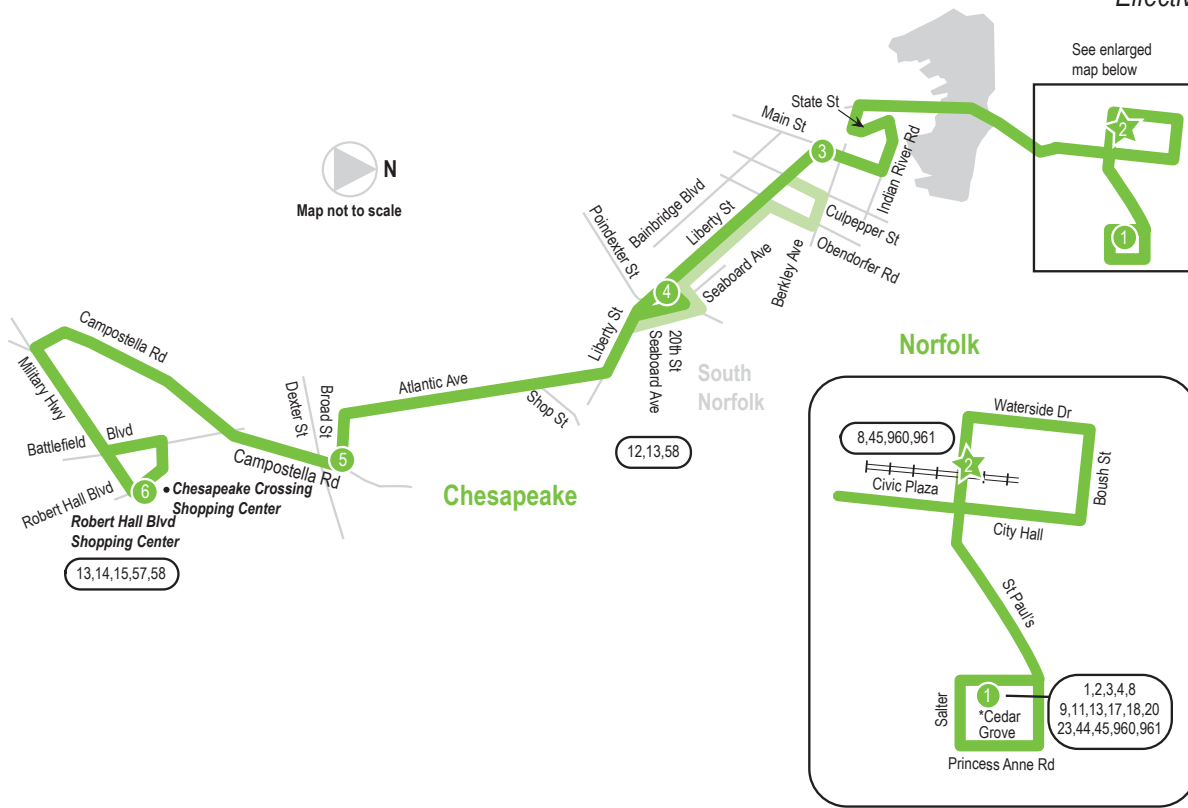

# ROUTE 6 Downtown Norfolk / South Norfolk / Robert Hall Blvd

Effective January 22, 2012

**LEGEND**

- Weekday
- Trips via Berkley Ave & Sundays
- Streets
- Time Point
- Connecting Bus Routes
- Light Rail Station
- The Tide

\* Lot 39  
**PM times in bold**  
 f - Friday only  
 A - Indicates trips operating via Berkley Ave between Culpepper St & Obendorfer Rd

## SUNDAY:

From Cedar Grove to 20th St & Seaboard Ave

## SUNDAY:

From 20th St & Seaboard Ave to Cedar Grove

1	2	3	4	4	3	2	1
*Cedar Grove	Civic Plaza Station	Main St Berkley Ave	20th St Seaboard Ave	20th St Seaboard Ave	Main St Berkley Ave	Civic Plaza Station	*Cedar Grove
5:52	5:58	6:10	6:15	6:18	6:25	6:32	6:43
6:52	6:58	7:10	7:15	7:18	7:25	7:32	7:43
7:52	7:58	8:10	8:15	8:18	8:25	8:32	8:43
8:51	8:57	9:09	9:15	9:18	9:25	9:32	9:43
9:50	9:57	10:09	10:15	10:18	10:25	10:32	10:43
10:50	10:57	11:09	11:15	11:18	11:25	11:32	11:43
11:50	11:57	12:09	12:15	12:18	12:25	12:32	12:43
12:50	12:57	1:09	1:15	1:18	1:25	1:32	1:43
1:50	1:57	2:09	2:15	2:18	2:25	2:32	2:43
2:50	2:57	3:09	3:15	3:18	3:25	3:32	3:43
3:50	3:57	4:09	4:15	4:18	4:25	4:32	4:43
4:50	4:57	5:09	5:15	5:18	5:25	5:32	5:43
5:52	5:59	6:11	6:15	6:18	6:25	6:32	6:43