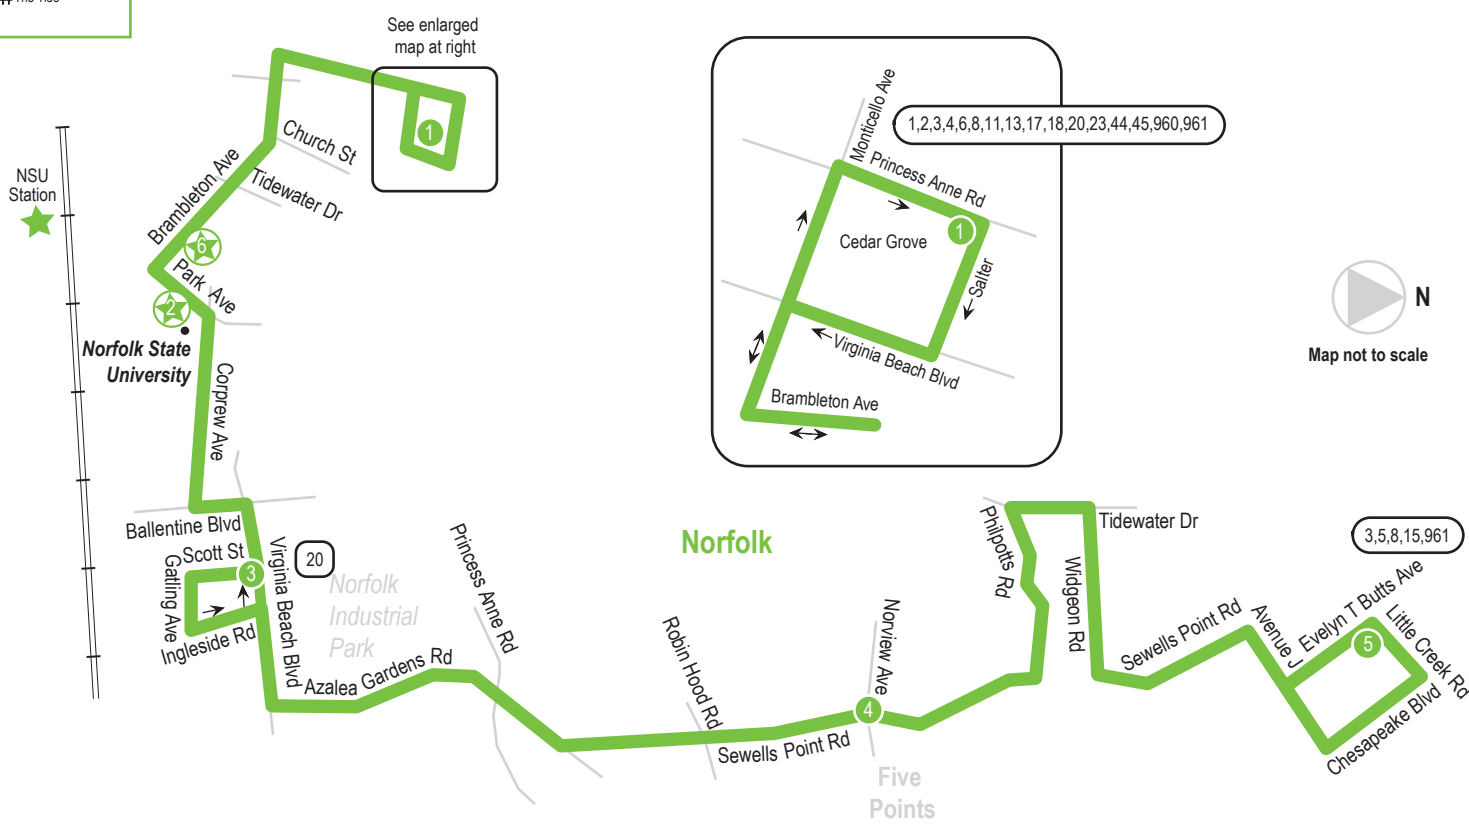

# ROUTE 9 Cedar Grove / Sewells Point

Effective January 22, 2012

**LEGEND**

- Weekday & Saturday
- Streets
- Time Point
- Connecting Bus Routes
- Feeder route
- The Tide

\* Lot 39  
f - Friday only  
PM times in bold

**SATURDAY:**  
From Cedar Grove to Evelyn T Butts Ave

**SATURDAY:**  
From Evelyn T Butts to Cedar Grove

1	6	3	4	5	5	4	3	6	1
* Cedar Grove	NSU Station	VA Beach Blvd Scott St	Chesapeake Blvd Norview Ave	Little Creek Rd Evelyn T Butts	Little Creek Rd Evelyn T Butts	Chesapeake Blvd Norview Ave	VA Beach Blvd Scott St	NSU Station	* Cedar Grove
—	—	5:15	5:32	5:45	—	—	5:49	6:04	6:12
6:28	6:37	6:45	7:02	7:15	6:18	6:32	6:45	7:00	7:08
7:28	7:37	7:45	8:02	8:15	7:18	7:32	7:45	8:00	8:08
8:28	8:37	8:45	9:02	9:15	8:18	8:32	8:45	9:00	9:08
9:28	9:37	9:45	10:02	10:15	9:18	9:32	9:45	10:00	10:08
10:28	10:37	10:45	11:02	11:15	10:18	10:32	10:45	11:00	11:08
11:28	11:37	11:45	<b>12:02</b>	<b>12:15</b>	11:18	11:32	11:45	<b>12:00</b>	<b>12:08</b>
<b>12:28</b>	<b>12:37</b>	<b>12:45</b>	1:02	1:15	<b>12:18</b>	<b>12:32</b>	<b>12:45</b>	1:00	1:08
1:28	1:37	1:45	2:02	2:15	1:18	1:32	1:45	2:00	2:08
2:28	2:37	2:45	3:02	3:15	2:18	2:32	2:45	3:00	3:08
3:28	3:37	3:45	4:02	4:15	3:18	3:32	3:45	4:00	4:08
4:28	4:37	4:45	5:02	5:15	4:18	4:32	4:45	5:00	5:08
5:28	5:37	5:45	6:02	6:15	5:18	5:32	5:45	6:00	6:08
6:28	6:37	6:45	7:02	7:15	6:18	6:32	6:45	7:00	7:08
7:28	7:37	7:45	8:02	8:15	7:18	7:32	7:45	8:00	8:08
8:28	8:37	8:45	9:02	9:15	8:18	8:32	8:45	9:00	9:08
9:28	9:37	9:45	10:02	10:15	9:18	9:32	9:45	10:00	10:08
10:28	10:37	10:45	11:02	11:15	10:18	10:32	10:45	11:00	11:08
11:28	11:37	11:45	12:02	12:15	11:18	11:32	11:45	12:00	12:08